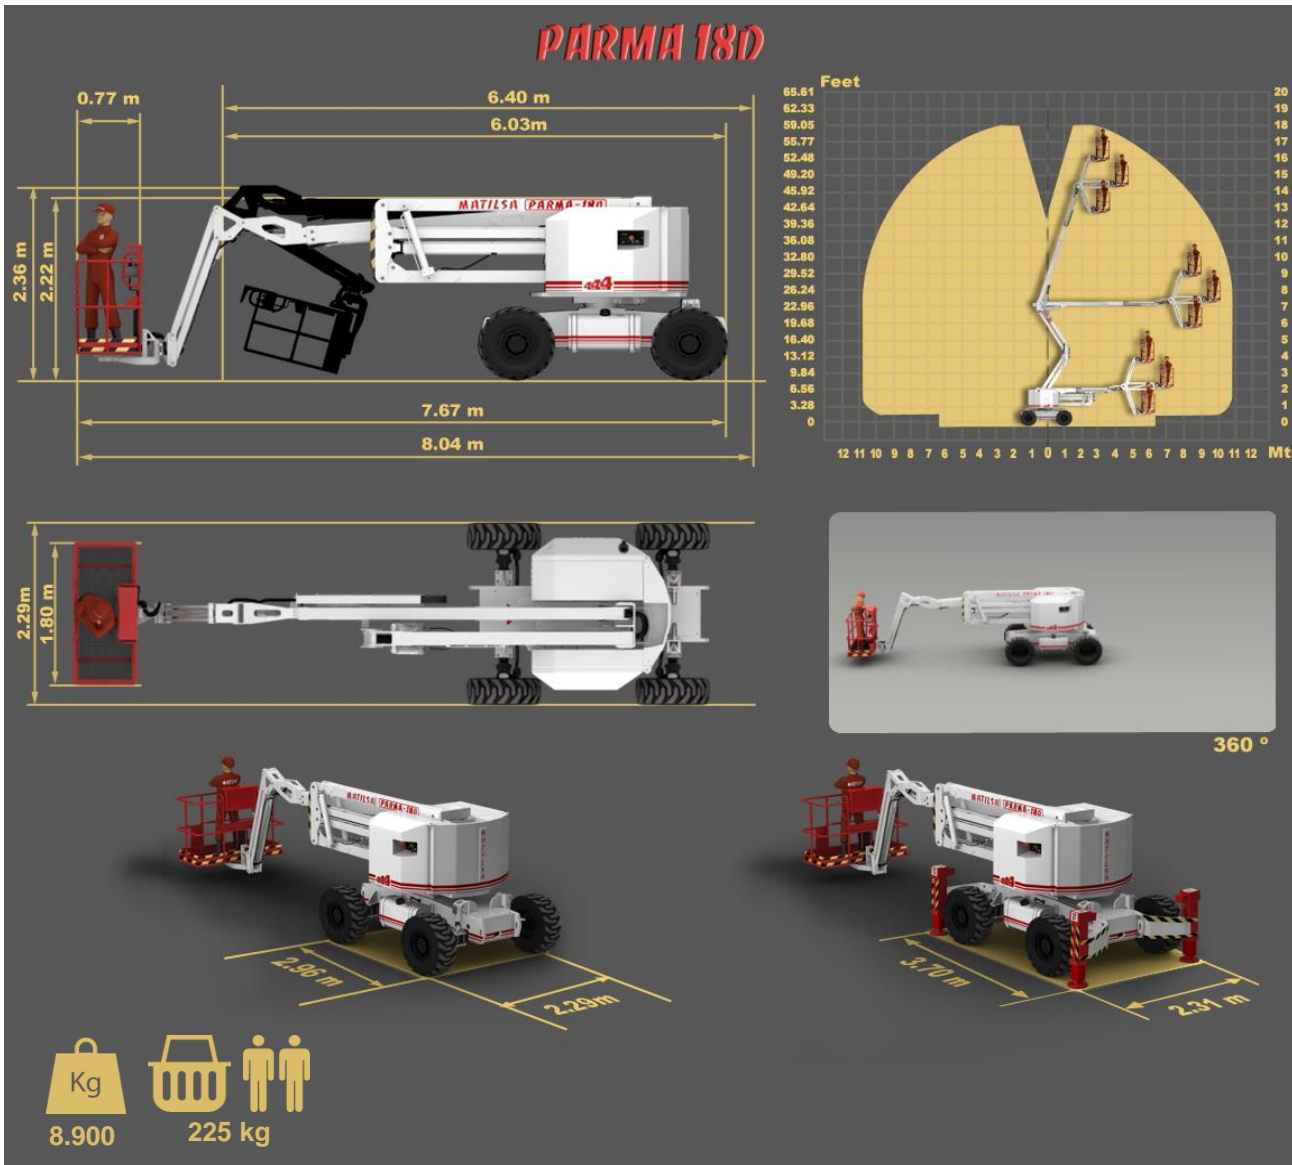

**PARMA 18D**

**SELF PROPELLED AERIAL PLATFORM, ARTICULATED & TELESCOPIC. DIESEL, FOR WORKING HEIGHTS UP TO 18 METER (59,05 FEET)**

**STANDARD MODEL:**

- \* Platform with different motorizations
- \* Electronic level
- \* Emergency lowering from the basket
- \* Steel Basket (1,8 x 0,8) m
- \* Proportional controls
- \* Oscilating axle
- \* 4x4 wheel drive & 4 wheel steering with 3 positions
- \* Basket rotation 180°
- \* Load sensor in basket
- \* Hour meter
- \* Hydraulic stabilizers

Management System  
ISO 9001:2008

www.tuv.com  
ID 9105060482

**PARMA 18D**

**Net price for optional accessories**

- 1 Electric outlet in basket
- 2 Quick outlet for air and water
- 3 Rotating light
- 4 Automatic leveling